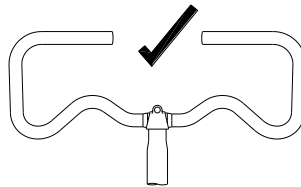

BROMPTON

Jan-10 T Bag ds

T Bag

This luggage item is NOT suitable for use with a Brompton S-type model.

It is DANGEROUS to use it on an S-type, as it interferes with the steering.

Stowing the shoulder strap

The T Bag comes with a clip on shoulder strap. This should be unclipped and stored inside the bag when fitted to the bike so there is no risk of loose material snagging.

For safe use it is essential that the strap is removed when the bag is fitted to the bike