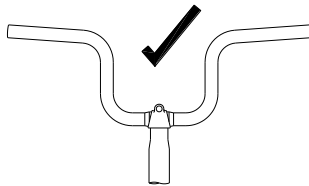

BROMPTON

Jan-10 T Bag ds

T Bag

This luggage item is NOT suitable for use with a Brompton S-type model.

It is DANGEROUS to use it on an S-type, as it interferes with the steering.

Stowing the shoulder strap

The T Bag comes with a clip on shoulder strap. This should be unclipped and stored inside the bag when fitted to the bike so there is no risk of loose material snagging.

For safe use it is essential that the strap is removed when the bag is fitted to the bike